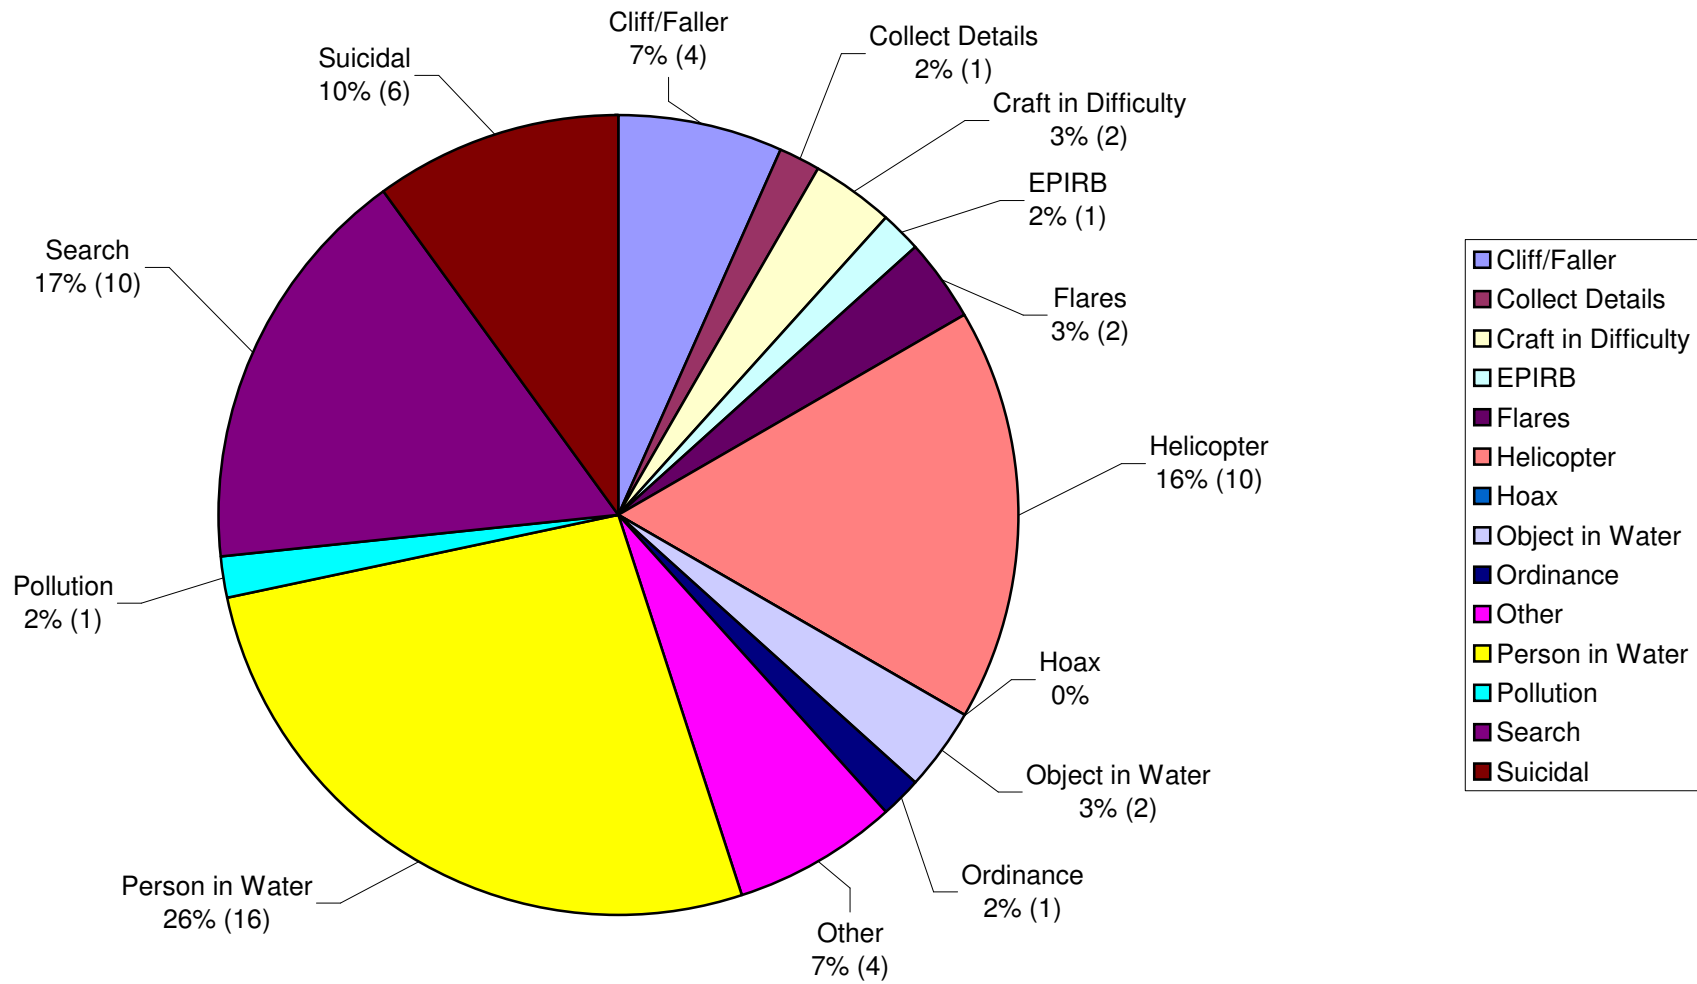

Call out chart 2005

- Cliff/Faller
- Collect Details
- Craft in Difficulty
- EPIRB
- Flares
- Helicopter
- Hoax
- Object in Water
- Ordinance
- Other
- Person in Water
- Pollution
- Search
- Suicidal